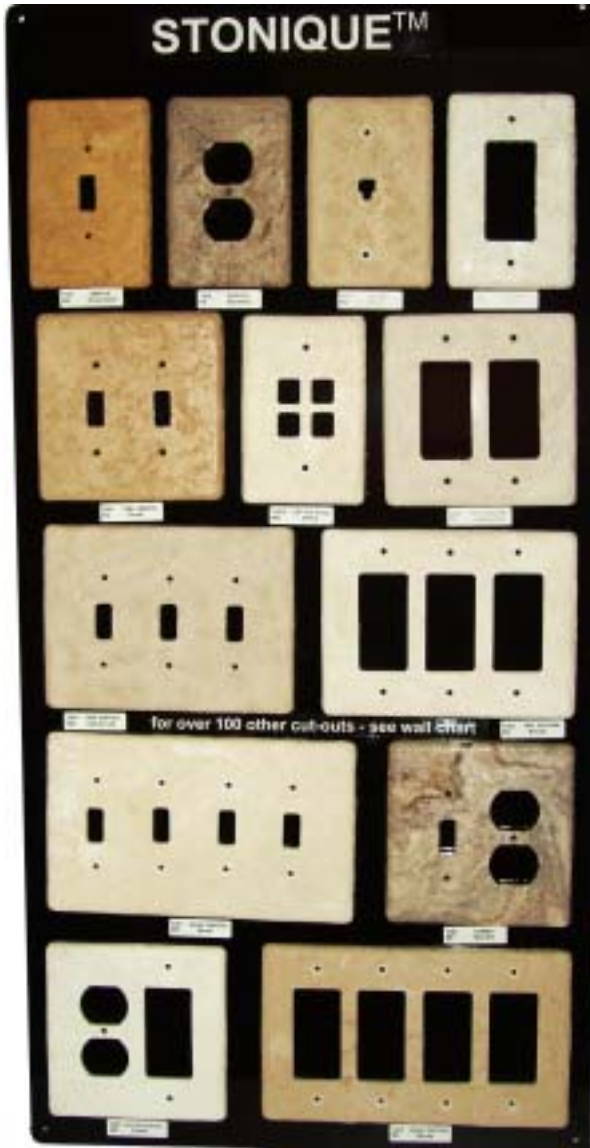

Stonique® Display Boards

9058

Stonique® Wall Display \$200⁰⁰
 13 Plate Board 16"W x 32"H
 all 12 colors are represented on this board.

TPLATES1

Color Swatch Chain \$50⁰⁰
 Includes 12 Actual Switch Plates on a handy chain.
 6 of the Series I colors and 6 of the Series II colors.

2 1/2" square chips

TCHIP _ _

Extra chips available - just choose color and enter code in blank.
 \$1⁰⁰ each or \$2⁵⁰ for 5 pack

Board S

Stand Up Display \$10⁰⁰
 8 1/2"W x 11"H
 Free with any Color Display

9056T

2 Plate Stand Up
 or Wall Mount Display \$25⁰⁰
 8 1/2"W x 11"H

TCHIPS2

Color Chips Box \$30⁰⁰
 12 Colors (4 of each)